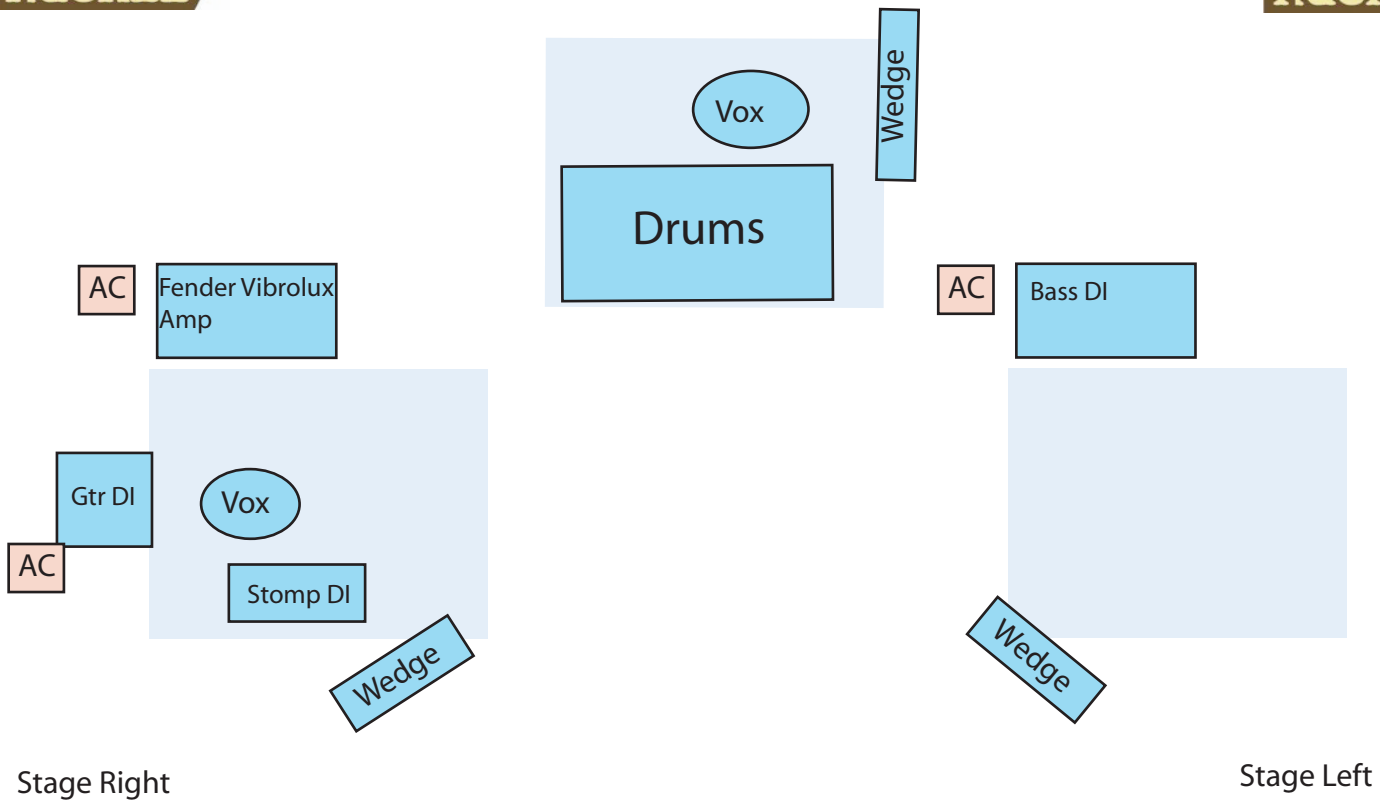

Huckle Stage Plot 2012

Huckle Input List

FOH	INPUT	Mic/DI Type	Stand	Notes
01	Kick	Beta 52	Short Boom	
02	Snare	SM 57	Short Boom	
03	Hat	SM-81 Regular	Regular Boom	
04	Tom 1	Audix D4	Clip-On	
06	Floor	Audix D6	Clip-On	
07	Ride	SM-81 Regular	Regular Boom	
08	OH	SM-81 Regular	Regular Boom	
09	Bass DI	XLR	-	
10	Guitar, Lapsteel, Banjo DI*	XLR	-	EQ Flat
11	Guitar Amp mic	Senn e609	-	
12	Stomp Box	XLR	-	EQ like Kick Drum (-5db @350 hz)
13	Vocal Guitar	Telefunken M80*	Regular Boom	
14	Vocal Drums	Telefunken M80*	Regular Boom	

* = Artist Provides